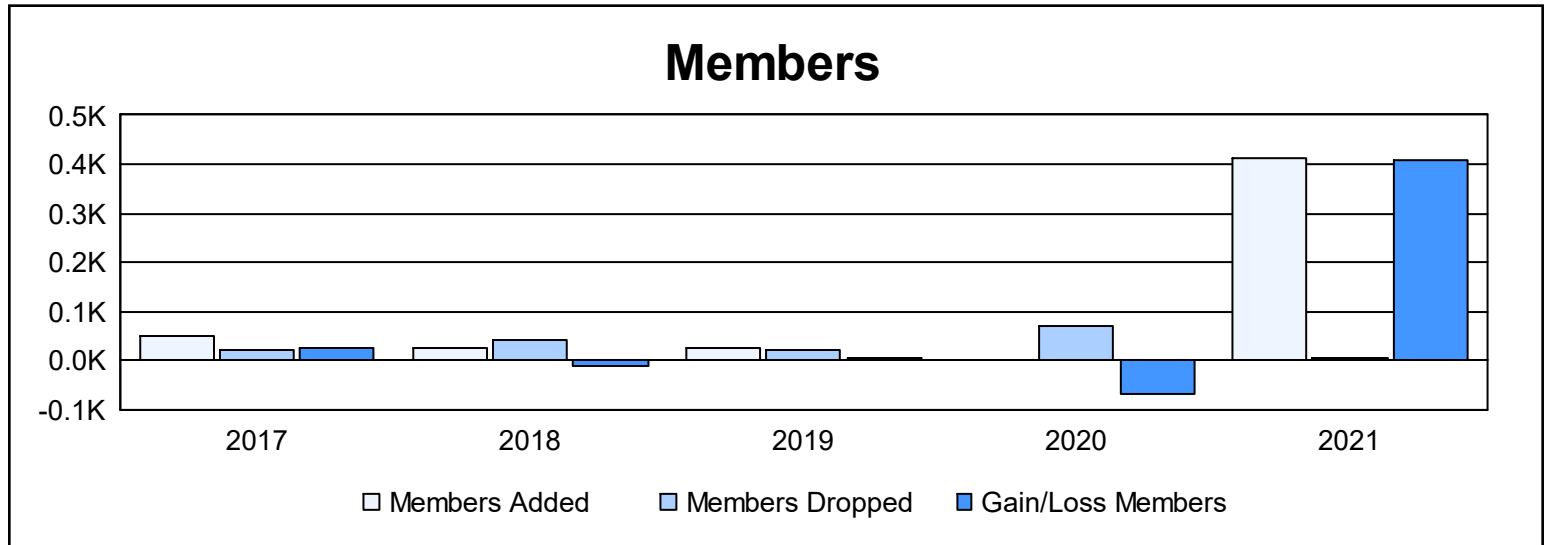

Year	New Clubs	Dropped Clubs	Gain/Loss Clubs	New Members	Charter Members	Reinstate Members	Transfer Members	Total Member Added	Total Members Dropped	Gain/Loss Members
2016-2017	1	0	1	11	29	8	0	48	21	27
2017-2018	0	0	0	3	22	2	0	27	40	-13
2018-2019	1	1	0	4	22	0	0	26	22	4
2019-2020	0	3	-3	0	0	0	0	0	70	-70
2020-2021	12	0	12	22	336	54	0	412	5	407
<b>Average</b>	<b>3</b>	<b>1</b>	<b>2</b>	<b>8</b>	<b>82</b>	<b>13</b>	<b>0</b>	<b>103</b>	<b>32</b>	<b>71</b>

### Membership Composition June 2021 Cumulative