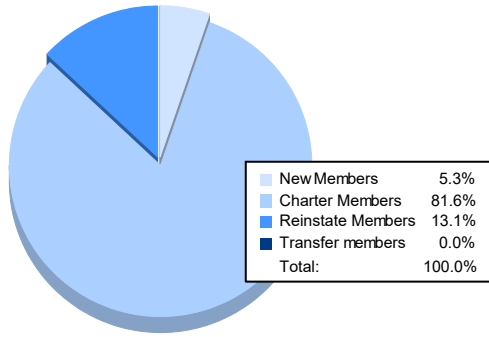

Year	New Clubs	Dropped Clubs	Gain/Loss Clubs	New Members	Charter Members	Reinstate Members	Transfer Members	Total Member Added	Total Members Dropped	Gain/Loss Members
2016-2017	1	0	1	11	29	8	0	48	21	27
2017-2018	0	0	0	3	22	2	0	27	40	-13
2018-2019	1	1	0	4	22	0	0	26	22	4
2019-2020	0	3	-3	0	0	0	0	0	70	-70
2020-2021	12	0	12	22	336	54	0	412	5	407
<b>Average</b>	<b>3</b>	<b>1</b>	<b>2</b>	<b>8</b>	<b>82</b>	<b>13</b>	<b>0</b>	<b>103</b>	<b>32</b>	<b>71</b>

### Membership Composition June 2021 Cumulative