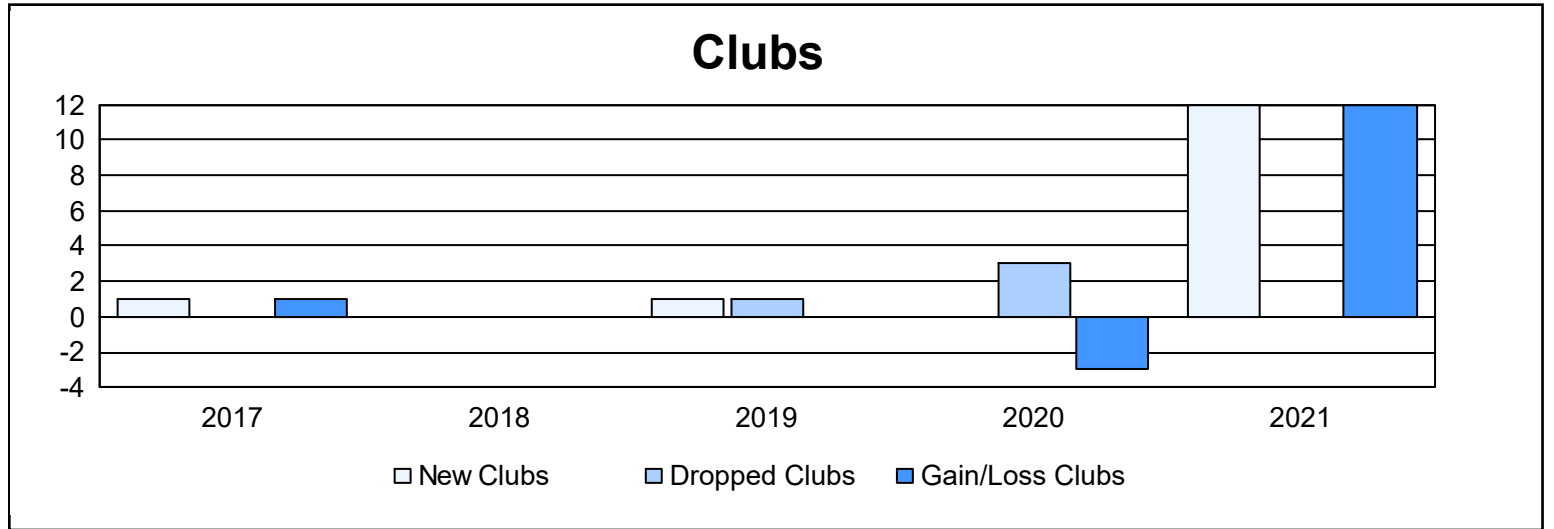

Year	New Clubs	Dropped Clubs	Gain/Loss Clubs	New Members	Charter Members	Reinstate Members	Transfer Members	Total Member Added	Total Members Dropped	Gain/Loss Members
2016-2017	1	0	1	11	29	8	0	48	21	27
2017-2018	0	0	0	3	22	2	0	27	40	-13
2018-2019	1	1	0	4	22	0	0	26	22	4
2019-2020	0	3	-3	0	0	0	0	0	70	-70
2020-2021	12	0	12	22	336	54	0	412	5	407
<b>Average</b>	<b>3</b>	<b>1</b>	<b>2</b>	<b>8</b>	<b>82</b>	<b>13</b>	<b>0</b>	<b>103</b>	<b>32</b>	<b>71</b>

### Membership Composition June 2021 Cumulative